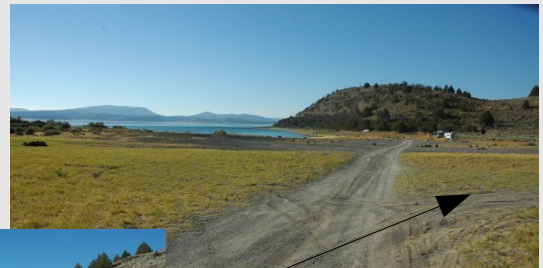

SNU Rally at Rocky Point August 2010

Road to Rocky Point

Rally site to the right, end of the point on the left

Full moon rising over the lake

Bucks Bay on the north side of the point

Eagle Lake on the south side of the point

The rally site on Eagle Lake

Don & Gail arrive

Jerry & Dyann arrive